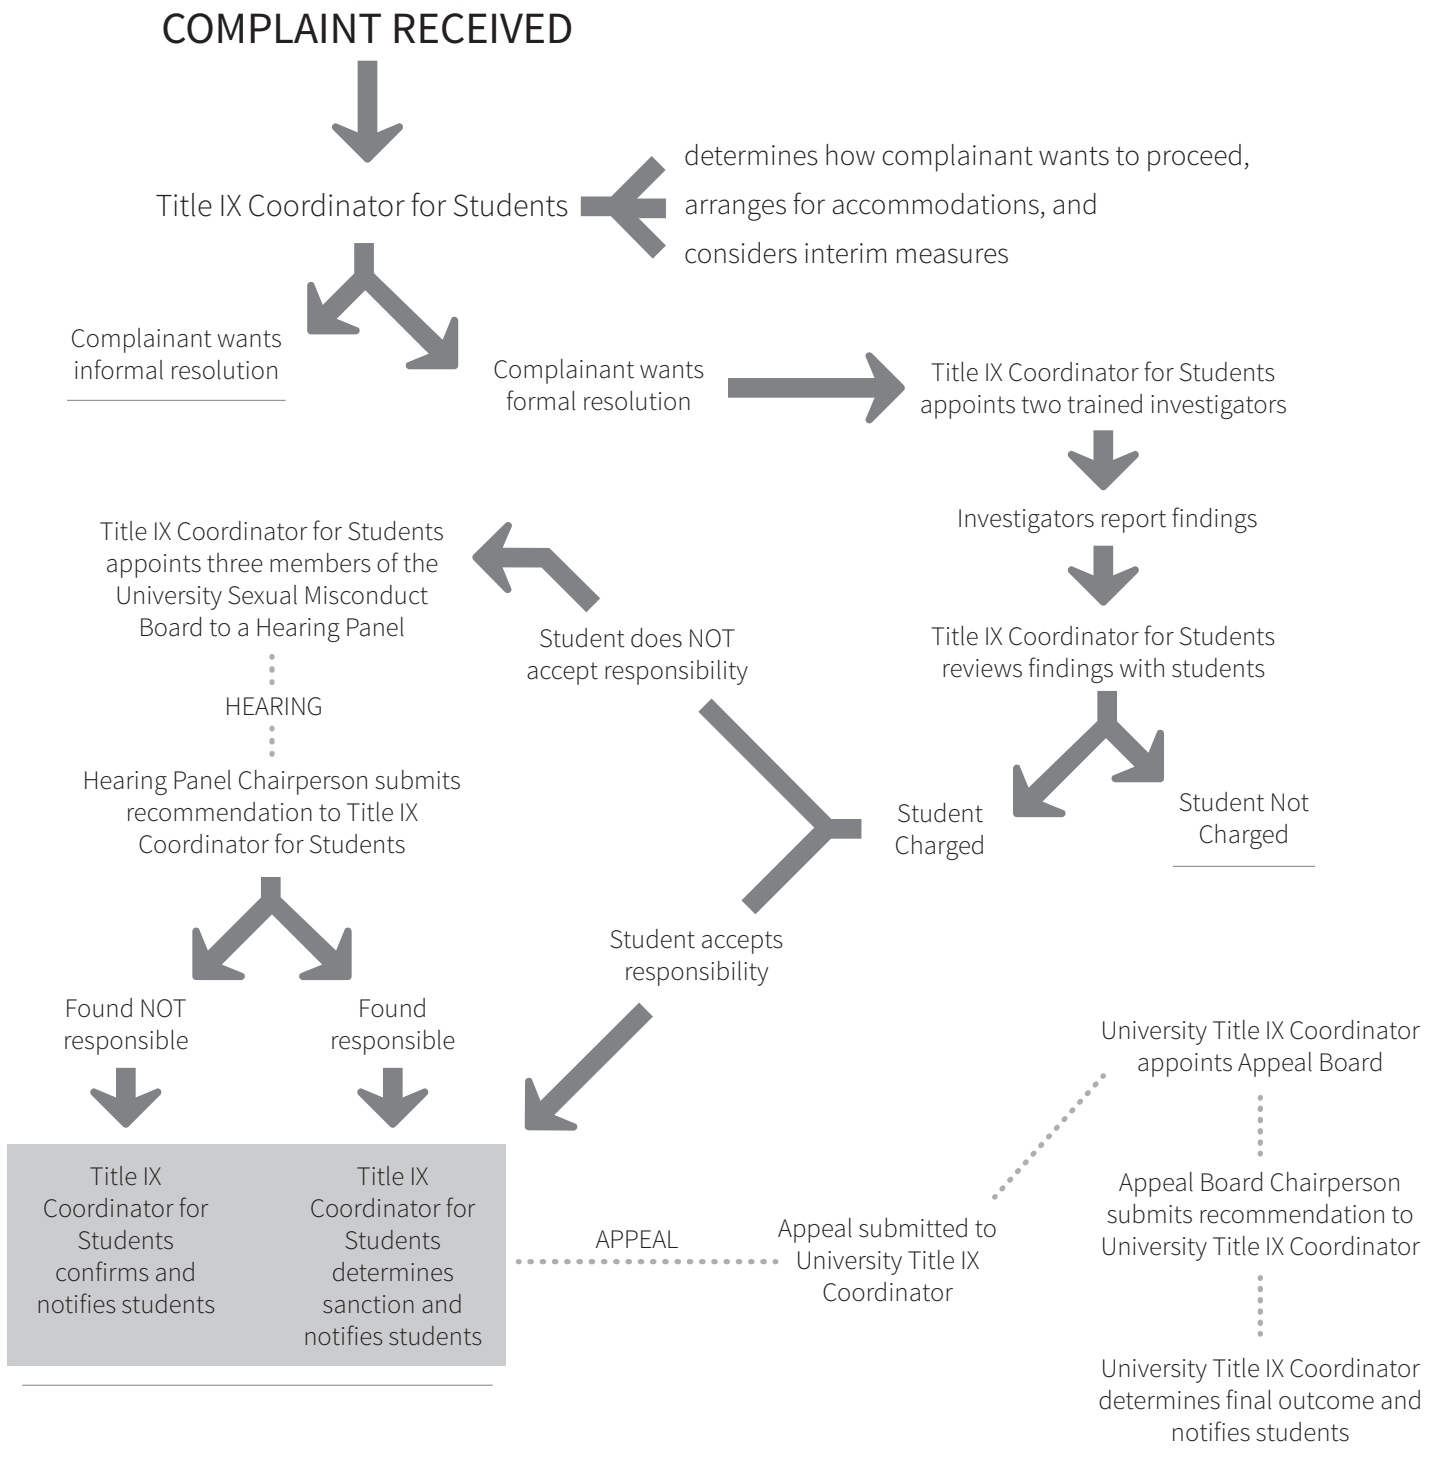

# SEXUAL MISCONDUCT POLICY FLOWCHART

To read the entire policy, go to: [policies.emory.edu/8.2](http://policies.emory.edu/8.2)